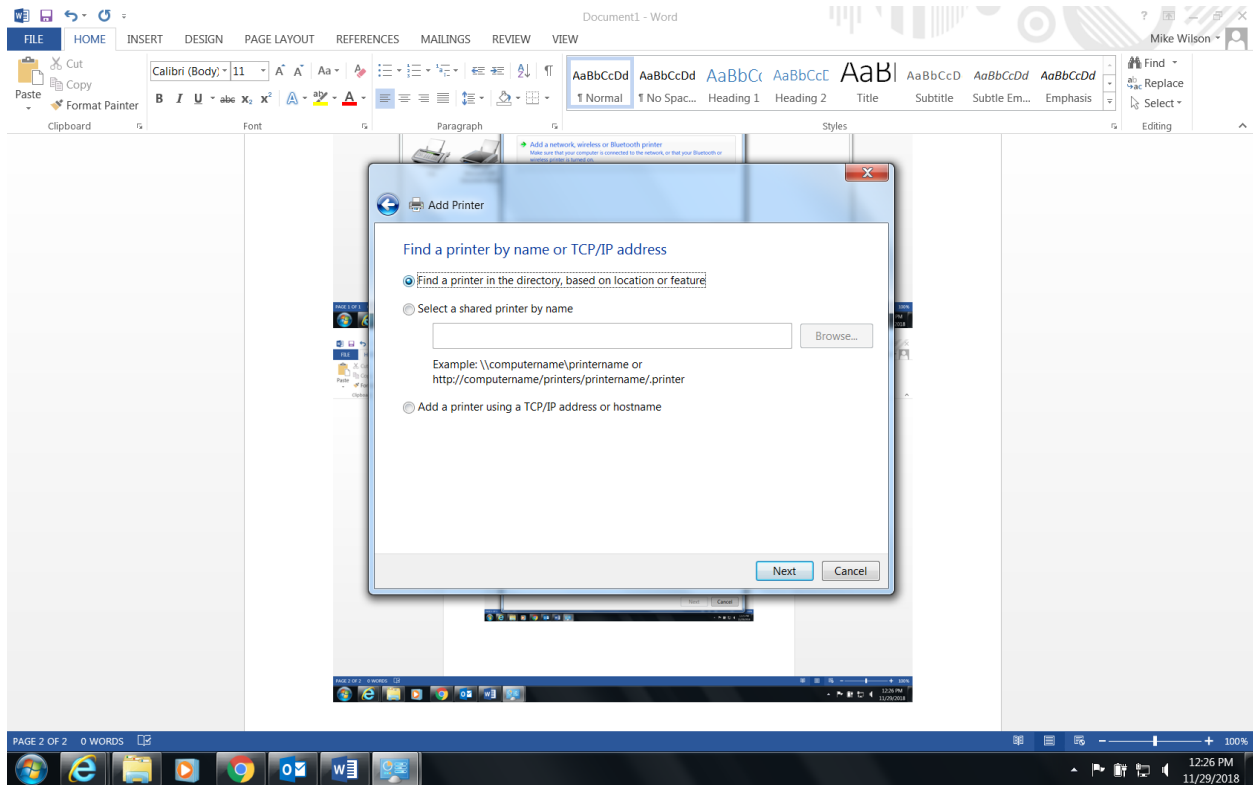

Select Devices and Printers from the start menu in lower left hand corner

Click Add a printer from the top.

Click Add a network, wireless or Bluetooth Printer.

Click The printer that I want isn't listed at the bottom.

Ensure the radio button “Find a printer in the directory, based on location or feature” is selected and click Next.

In the search results Click Name to sort and scroll all the way to the bottom and find "SECURE-RELEASE" After highlighting Click OK.