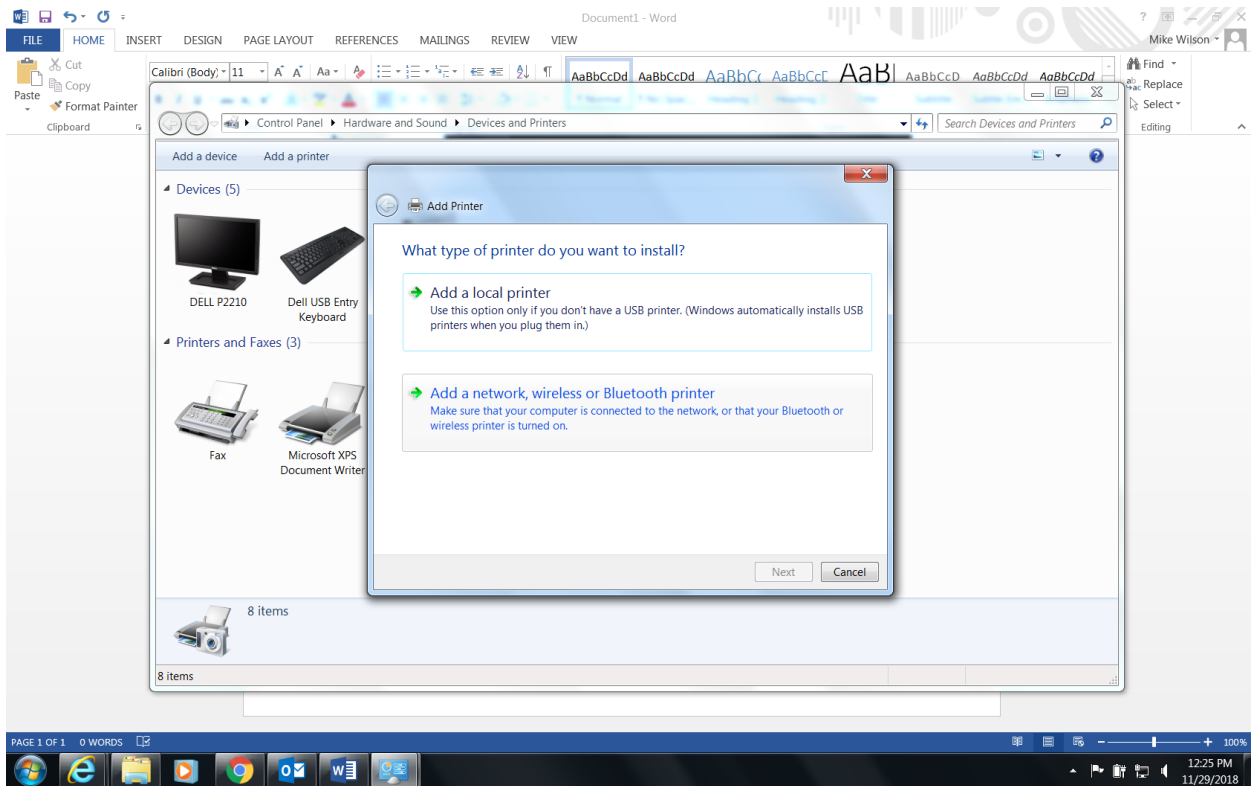

Select Devices and Printers from the start menu in lower left hand corner

Click Add a printer from the top.

Click Add a network, wireless or Bluetooth Printer.

Click The printer that I want isn't listed at the bottom.

Ensure the radio button “Find a printer in the directory, based on location or feature” is selected and click Next.

In the search results Click Name to sort and scroll all the way to the bottom and find "SECURE-RELEASE" After highlighting Click OK.