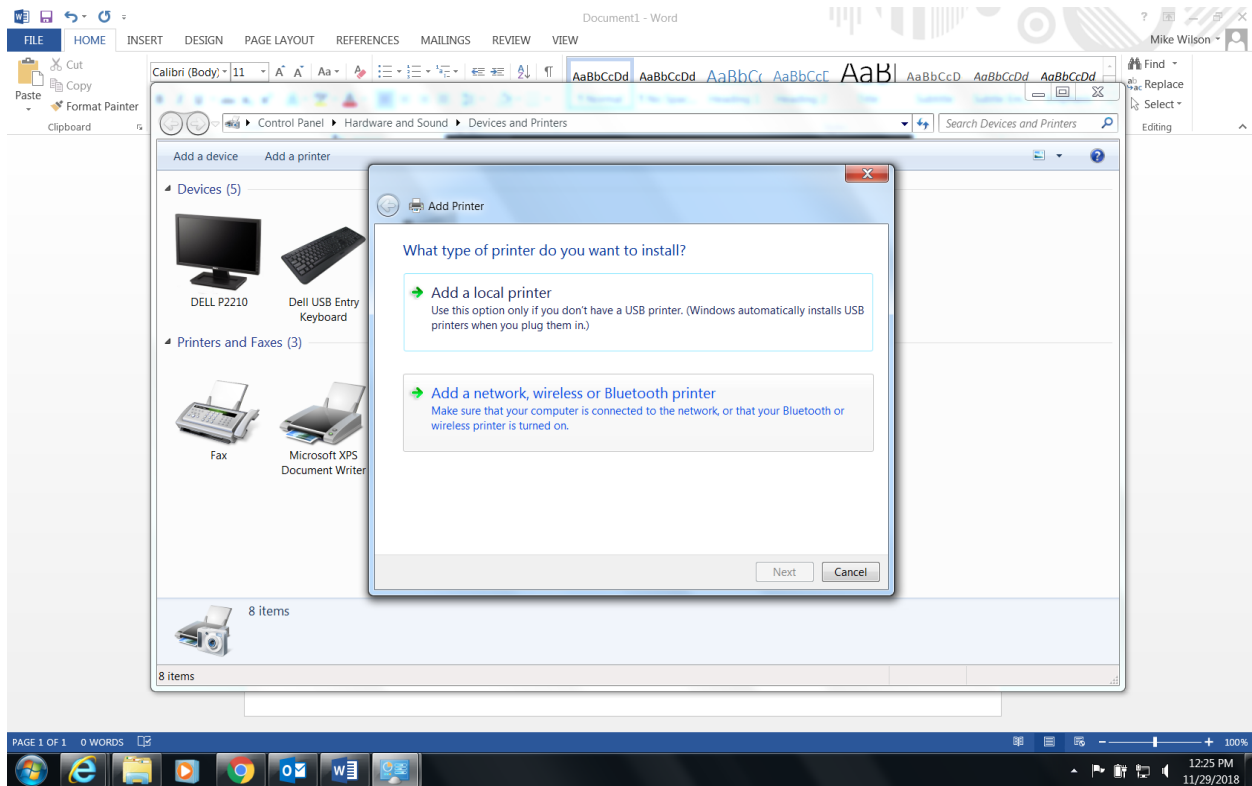

Select Devices and Printers from the start menu in lower left hand corner

Click Add a printer from the top.

Click Add a network, wireless or Bluetooth Printer.

Click The printer that I want isn't listed at the bottom.

Ensure the radio button “Find a printer in the directory, based on location or feature” is selected and click Next.

In the search results Click Name to sort and scroll all the way to the bottom and find "SECURE-RELEASE" After highlighting Click OK.