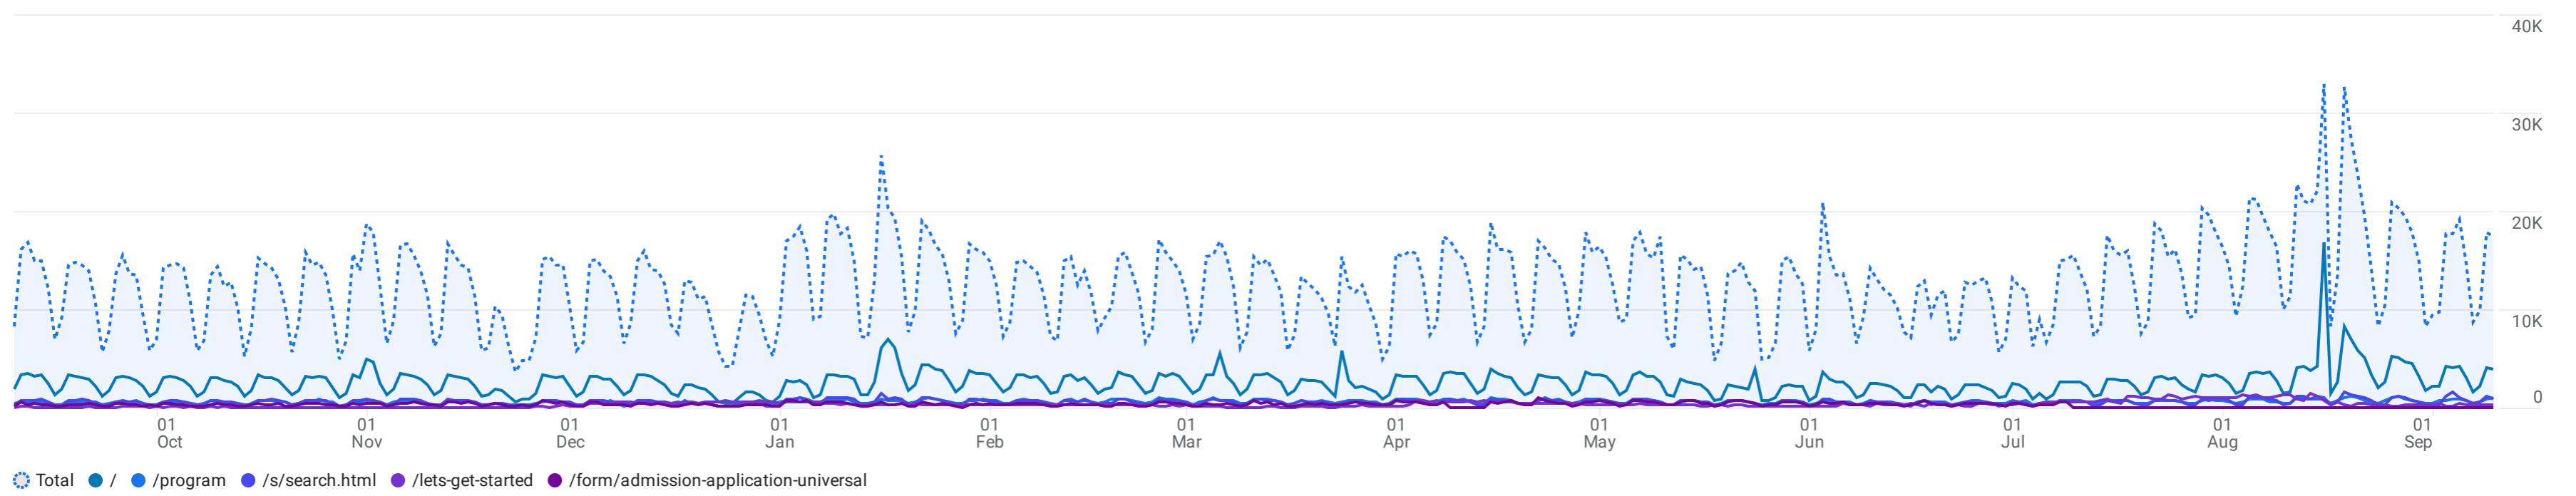

All Users Add comparison +

Last 12 months Sep 10, 2023 - Sep 10, 2024

Pages and screens: Page path and screen class ✓

Add filter +

Views by Page path and screen class over time

Plot rows Search... Rows per page: 25 Go to: 1 1-25 of 48707